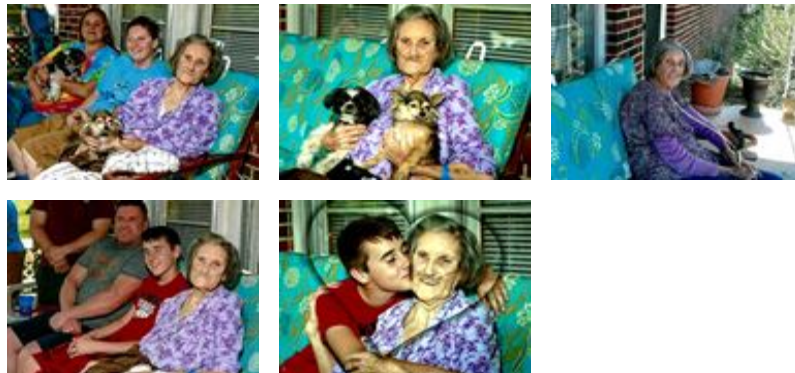

Dan Kelley - November 13, 2025 at 06:50 PM

“ *33 files added to the album Life Tributes*

The Wood Mortuary - June 15, 2017 at 02:03 PM

“ *Beautiful in Blue* was purchased for the family of *Mary Ethel R. Cantrell*.