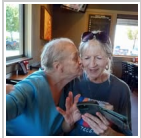

June 14, 2017 at 03:06 PM